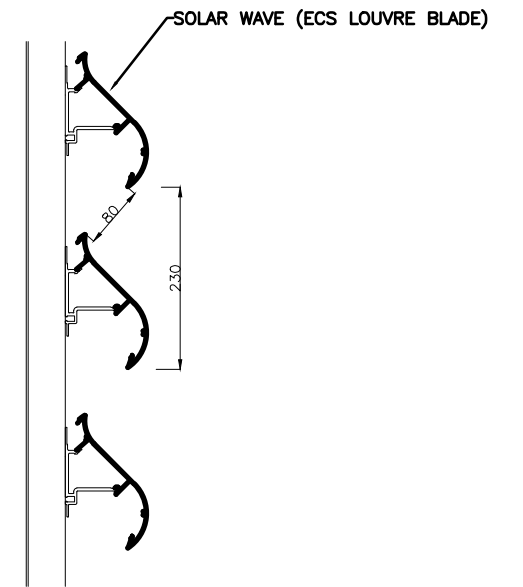

SOLAR SHADE VERTICAL VIEW
BOX ENCLOSURE

ECS SOLAR WAVE LOUVRE BLADE CONFIGURATIONS

SOLAR SHADE VERTICAL VIEW
FACE FIXING

ISOMETRIC VIEWS
HORIZONTAL

VERTICAL

SOLAR SHADE HORIZONTAL VIEW
OUTRIGGER

SOLAR SHADE HORIZONTAL VIEW
FACE FIXING