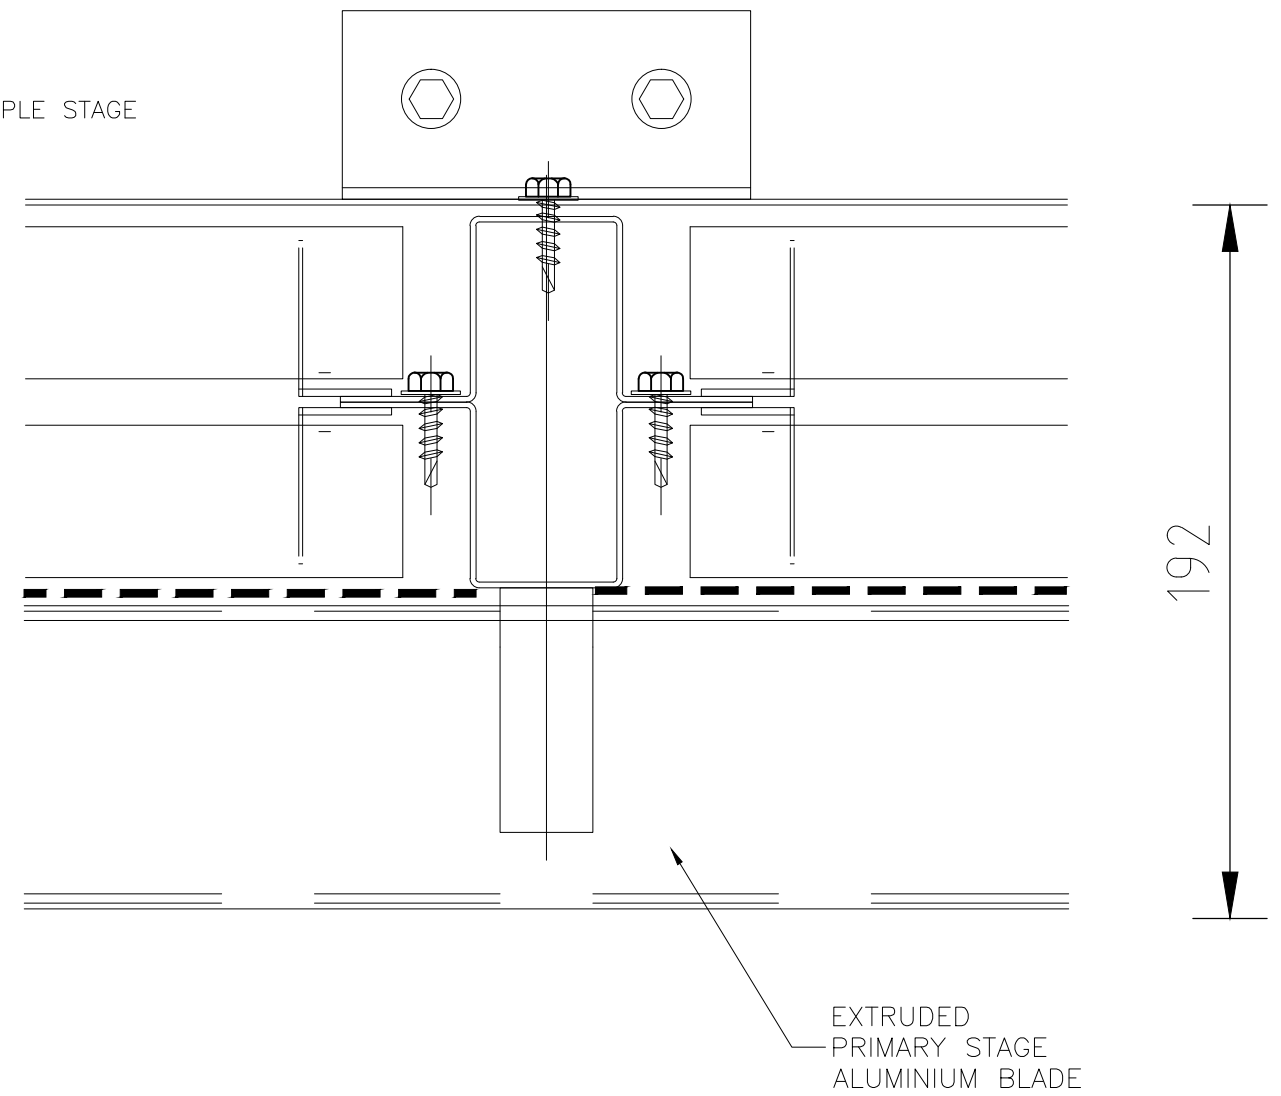

JAMB DETAIL
BIRDMESH OR
BLANKING PANEL
INTO MASONRY

INTER MULL DETAIL
BIRDMESH OR
BLANKING PANEL
INTO MASONRY

Element Control Systems
© Copyright

Rev	Description	Date
 element control systems commercial louvres & solar shading		
3/109 Ledger Road BEVERLEY SA 5009 ABN 20 143 060 360 Telephone (08) 8243 0011 Facsimile (08) 8243 0711		
Project		ECS 100 TRIPLE STAGE LOUVRE
Title		Jamb Info Masonary
Drawn	DW	Checked HW
Date	22/03/12	Scale 1:2
Drawing No.	TS - 100 - 05	Revision No.